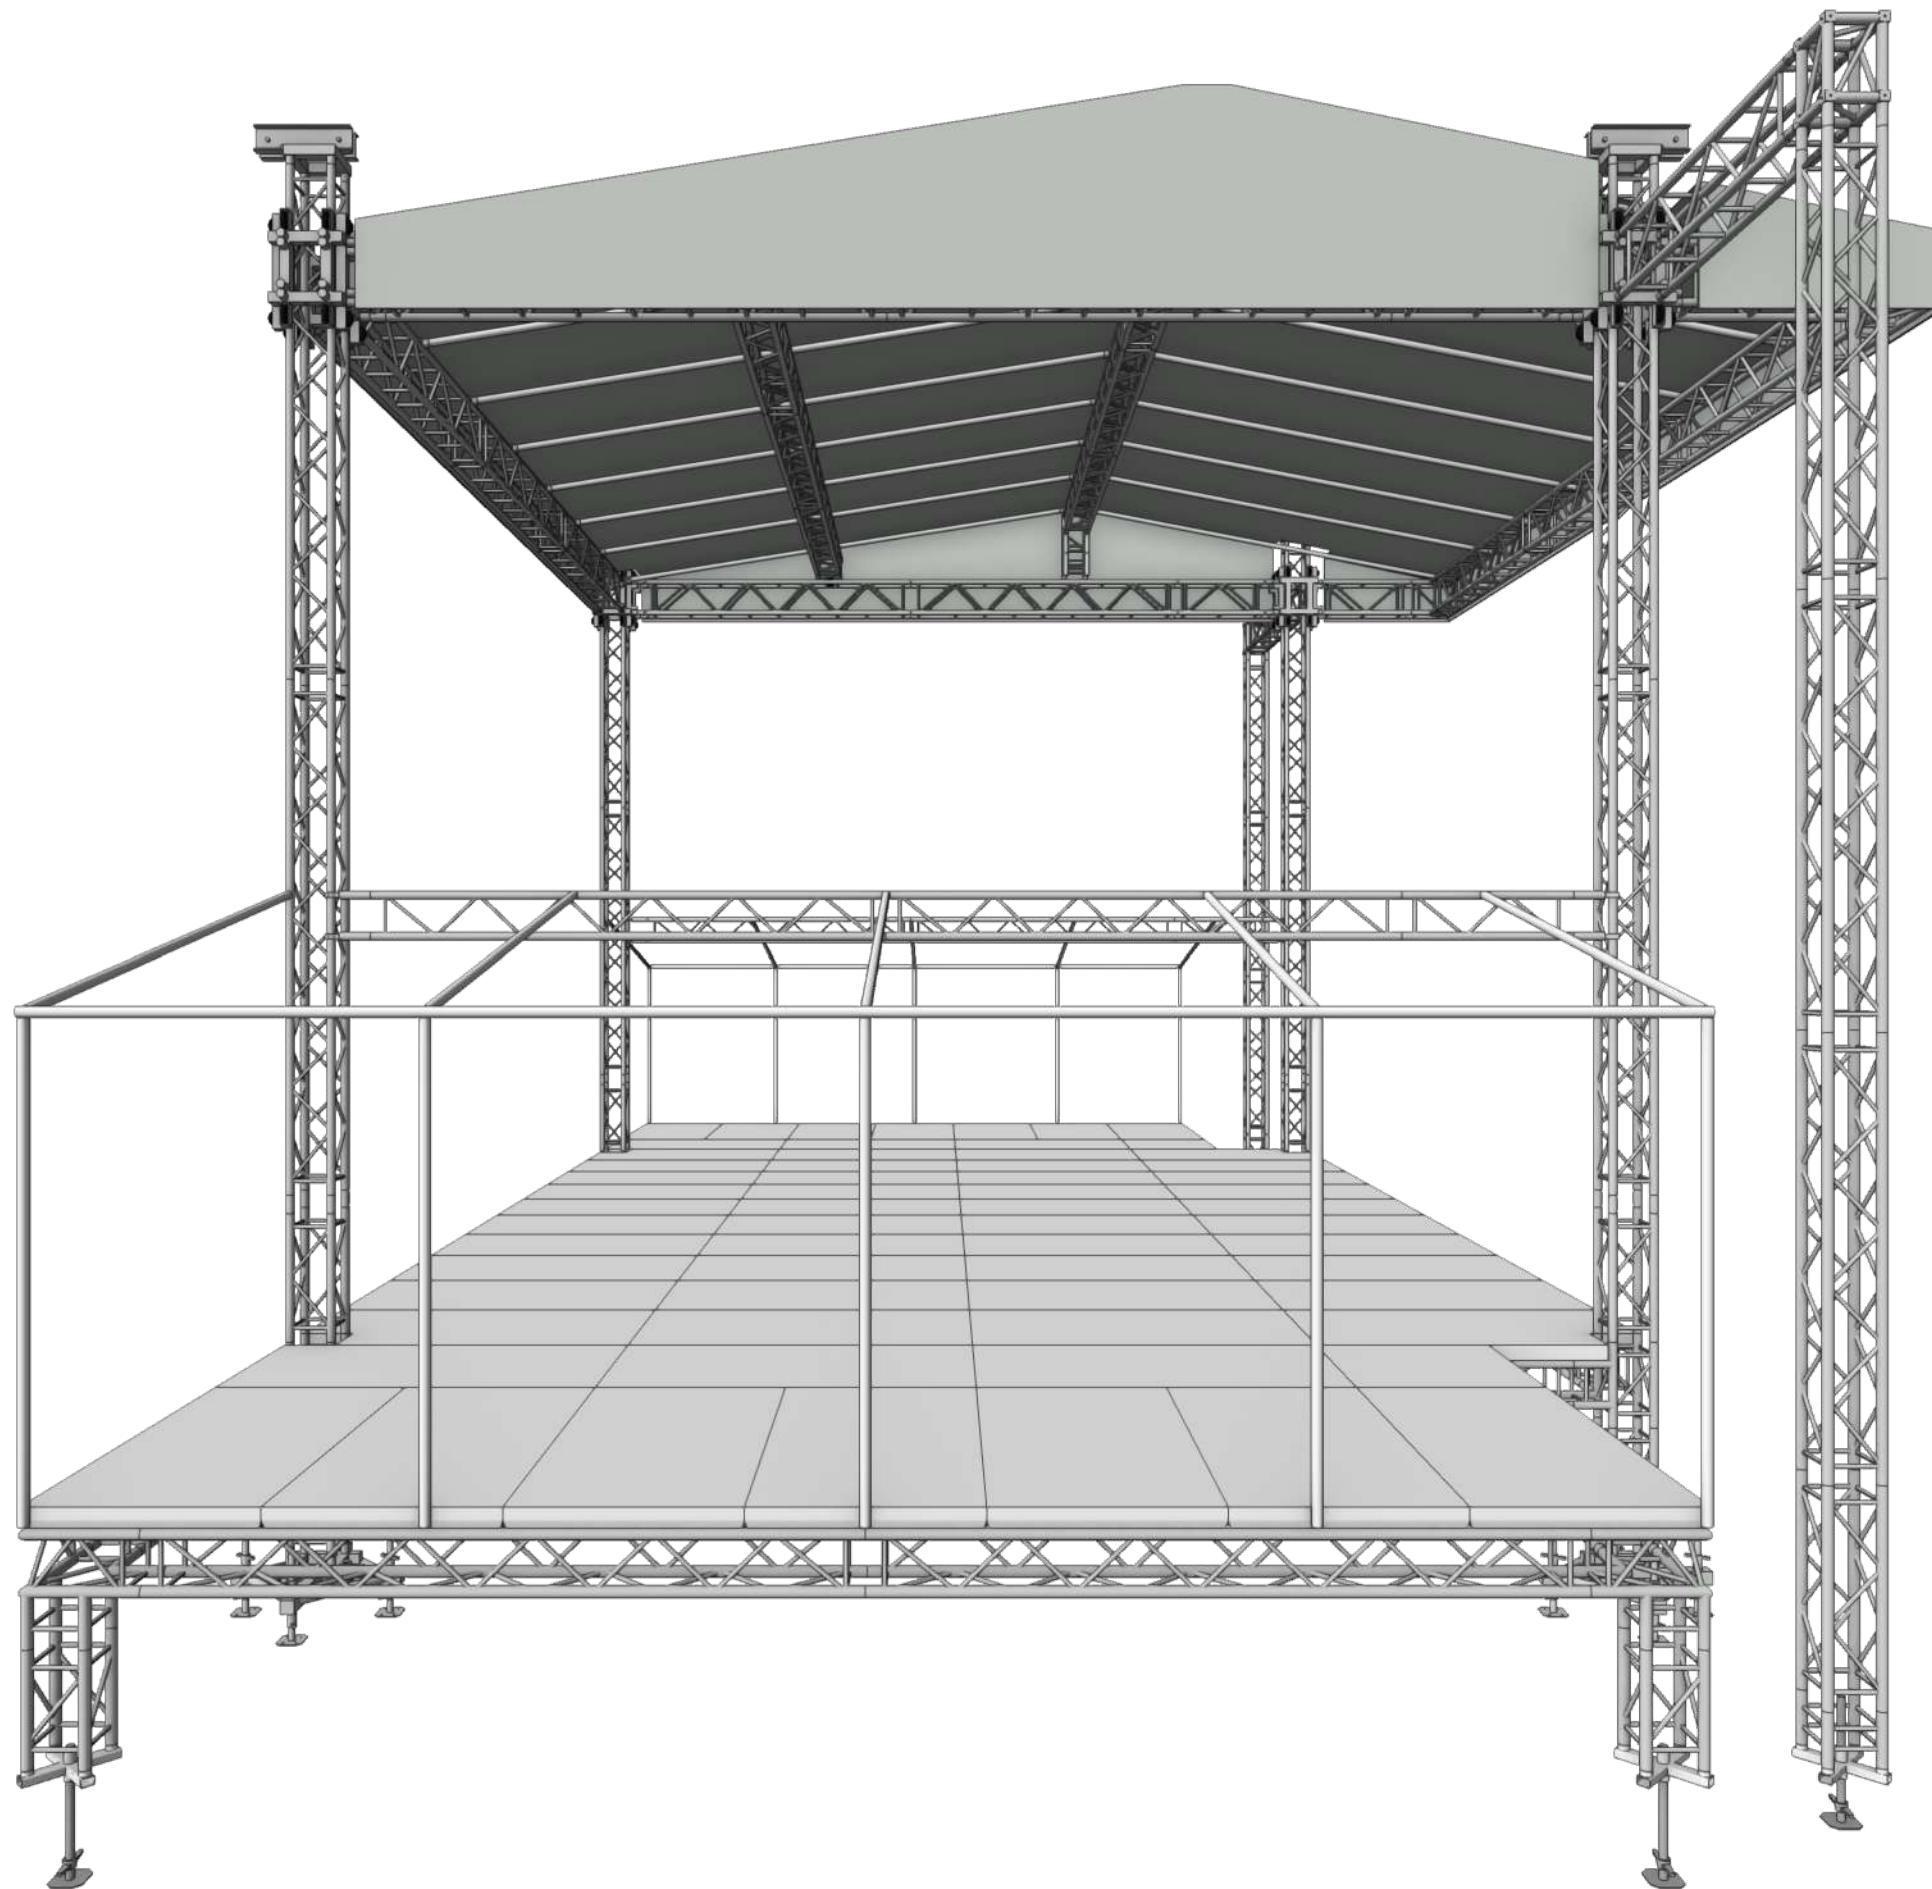

10x8

Date: 2025 Nov 30
Time: 17:12:24

File name: 10x8 Sälj.vwx

Contact:

Version:
Scale:

SCENTEKNIK

Ljud | Ljus | Bild | Scen