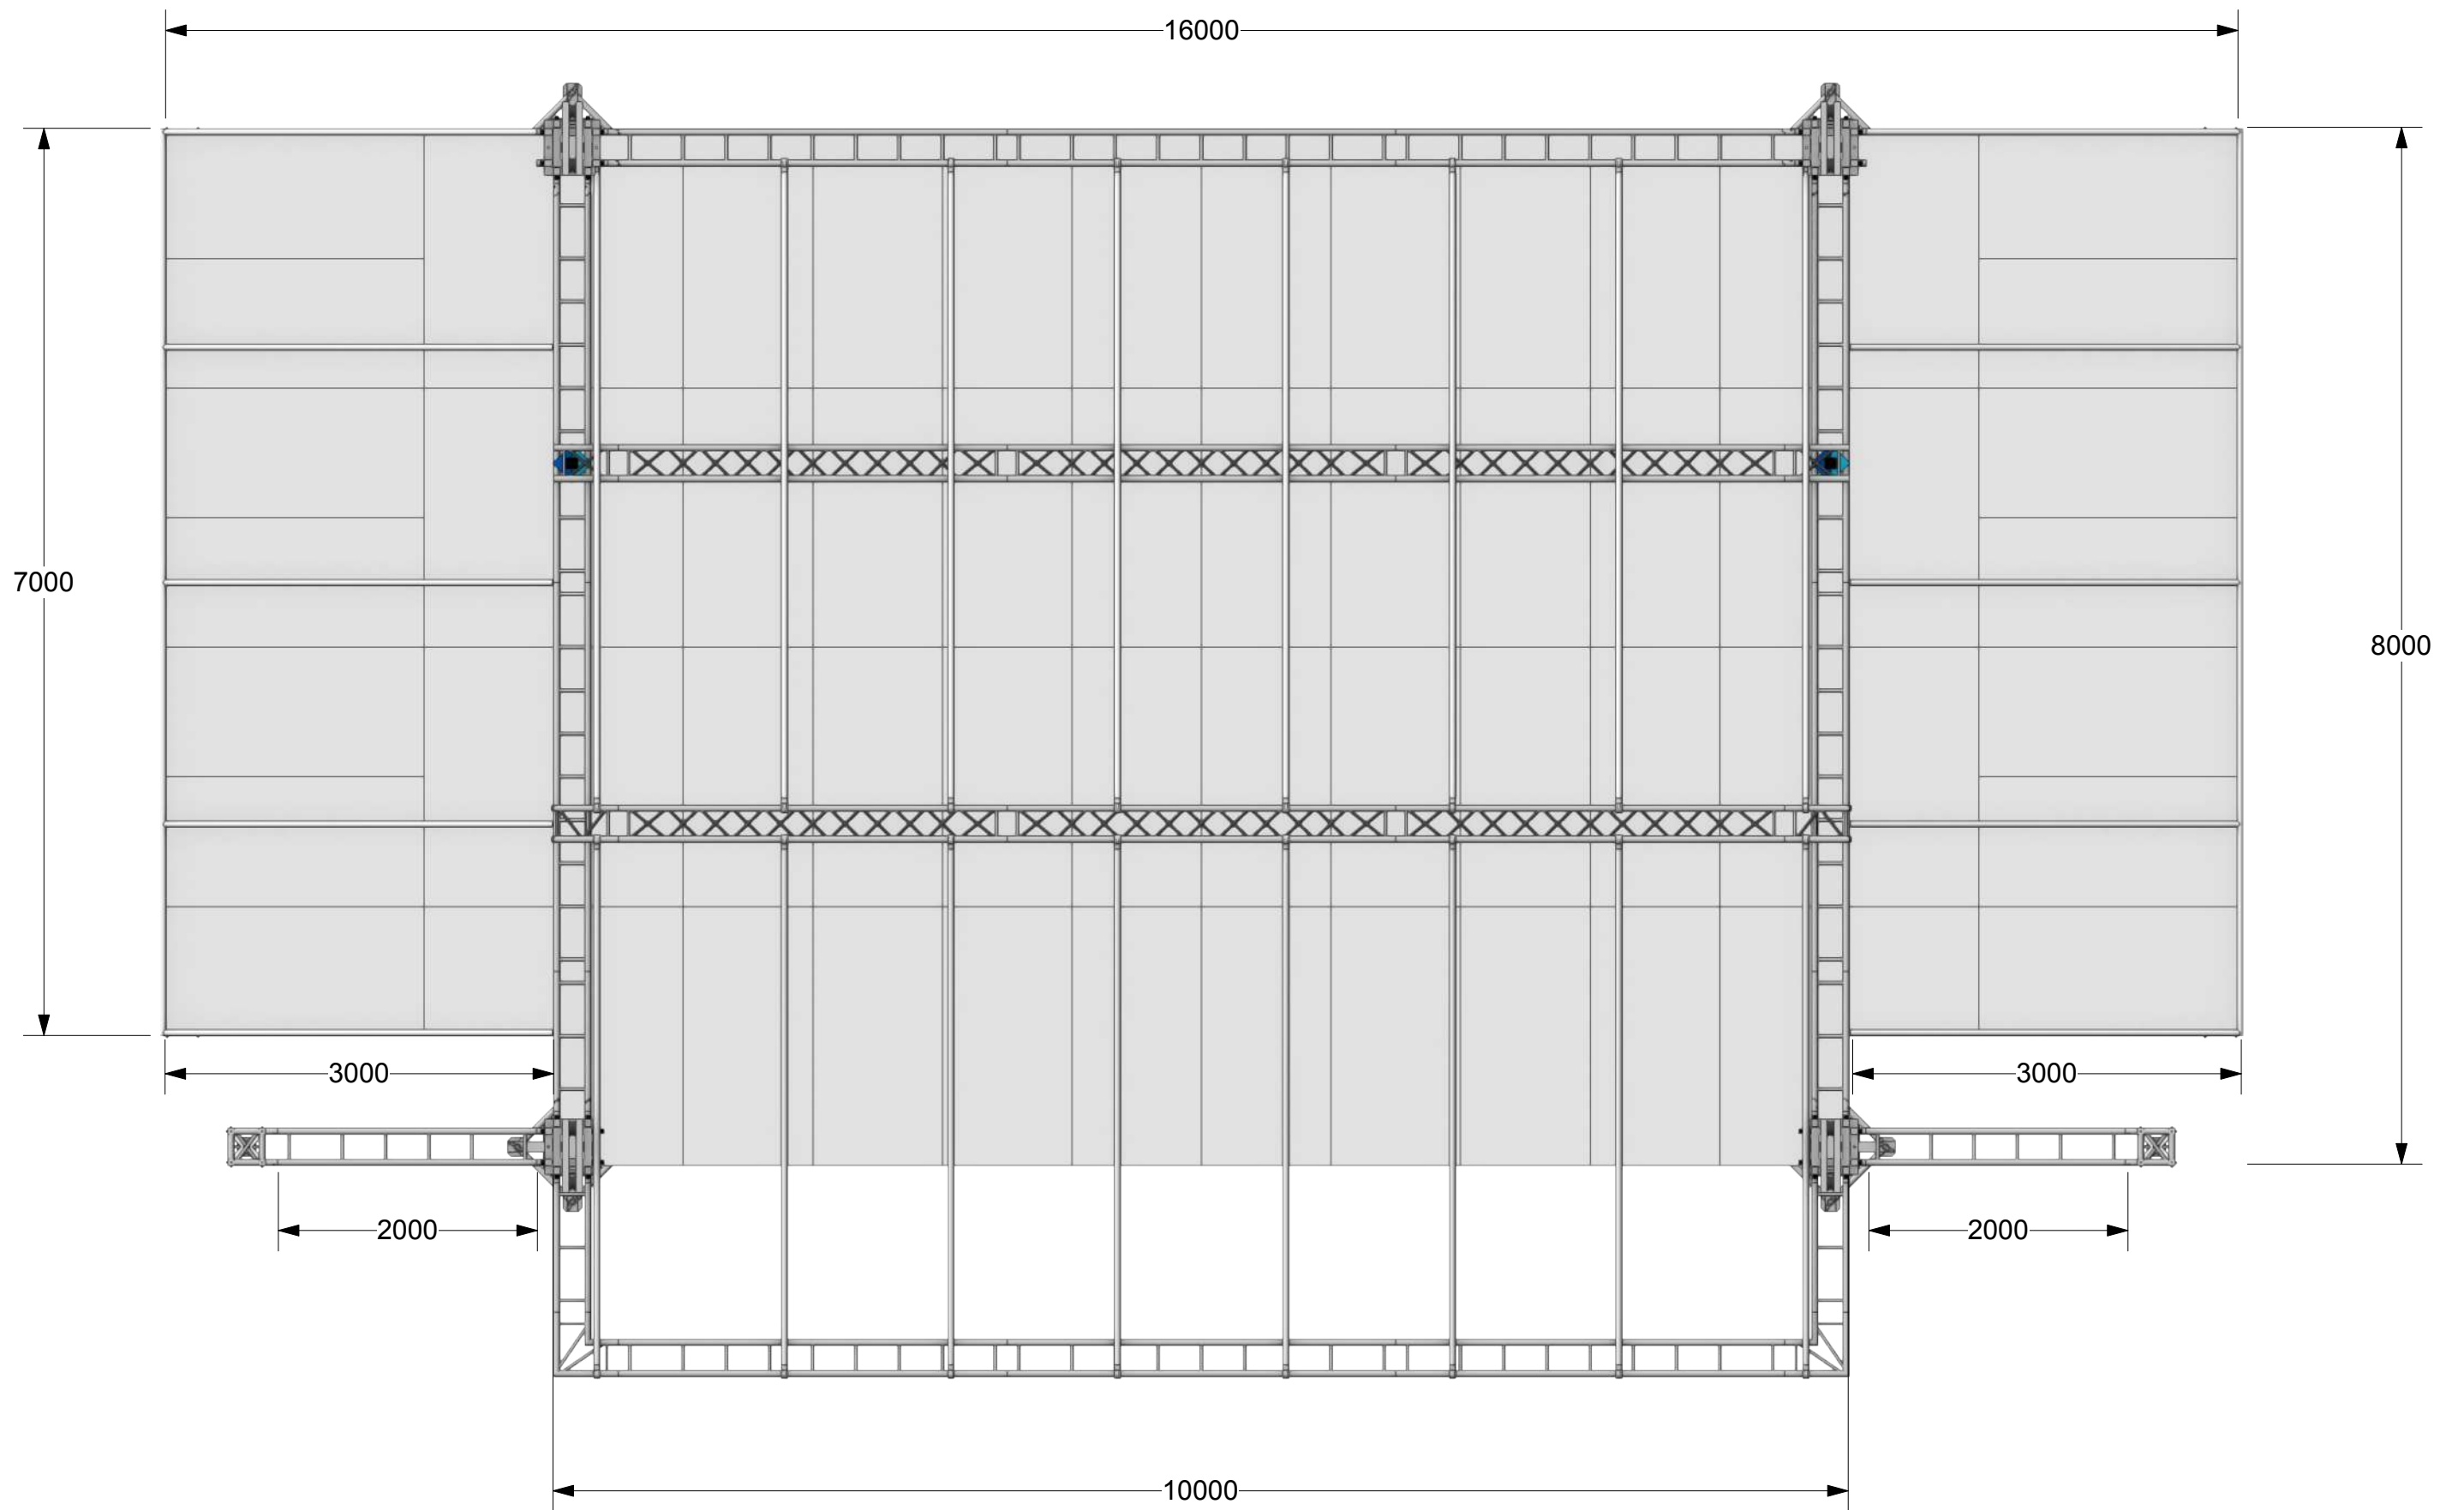

Version:
Scale:

10x8

Date: 2025 Nov 30
Time: 17:12:49

File name: 10x8 Sälj.vwx

Contact:

Version:
Scale:

10x8

Date: 2025 Nov 30
Time: 17:12:51

File name: 10x8 Sälj.vwx

Contact:

Version:
Scale: