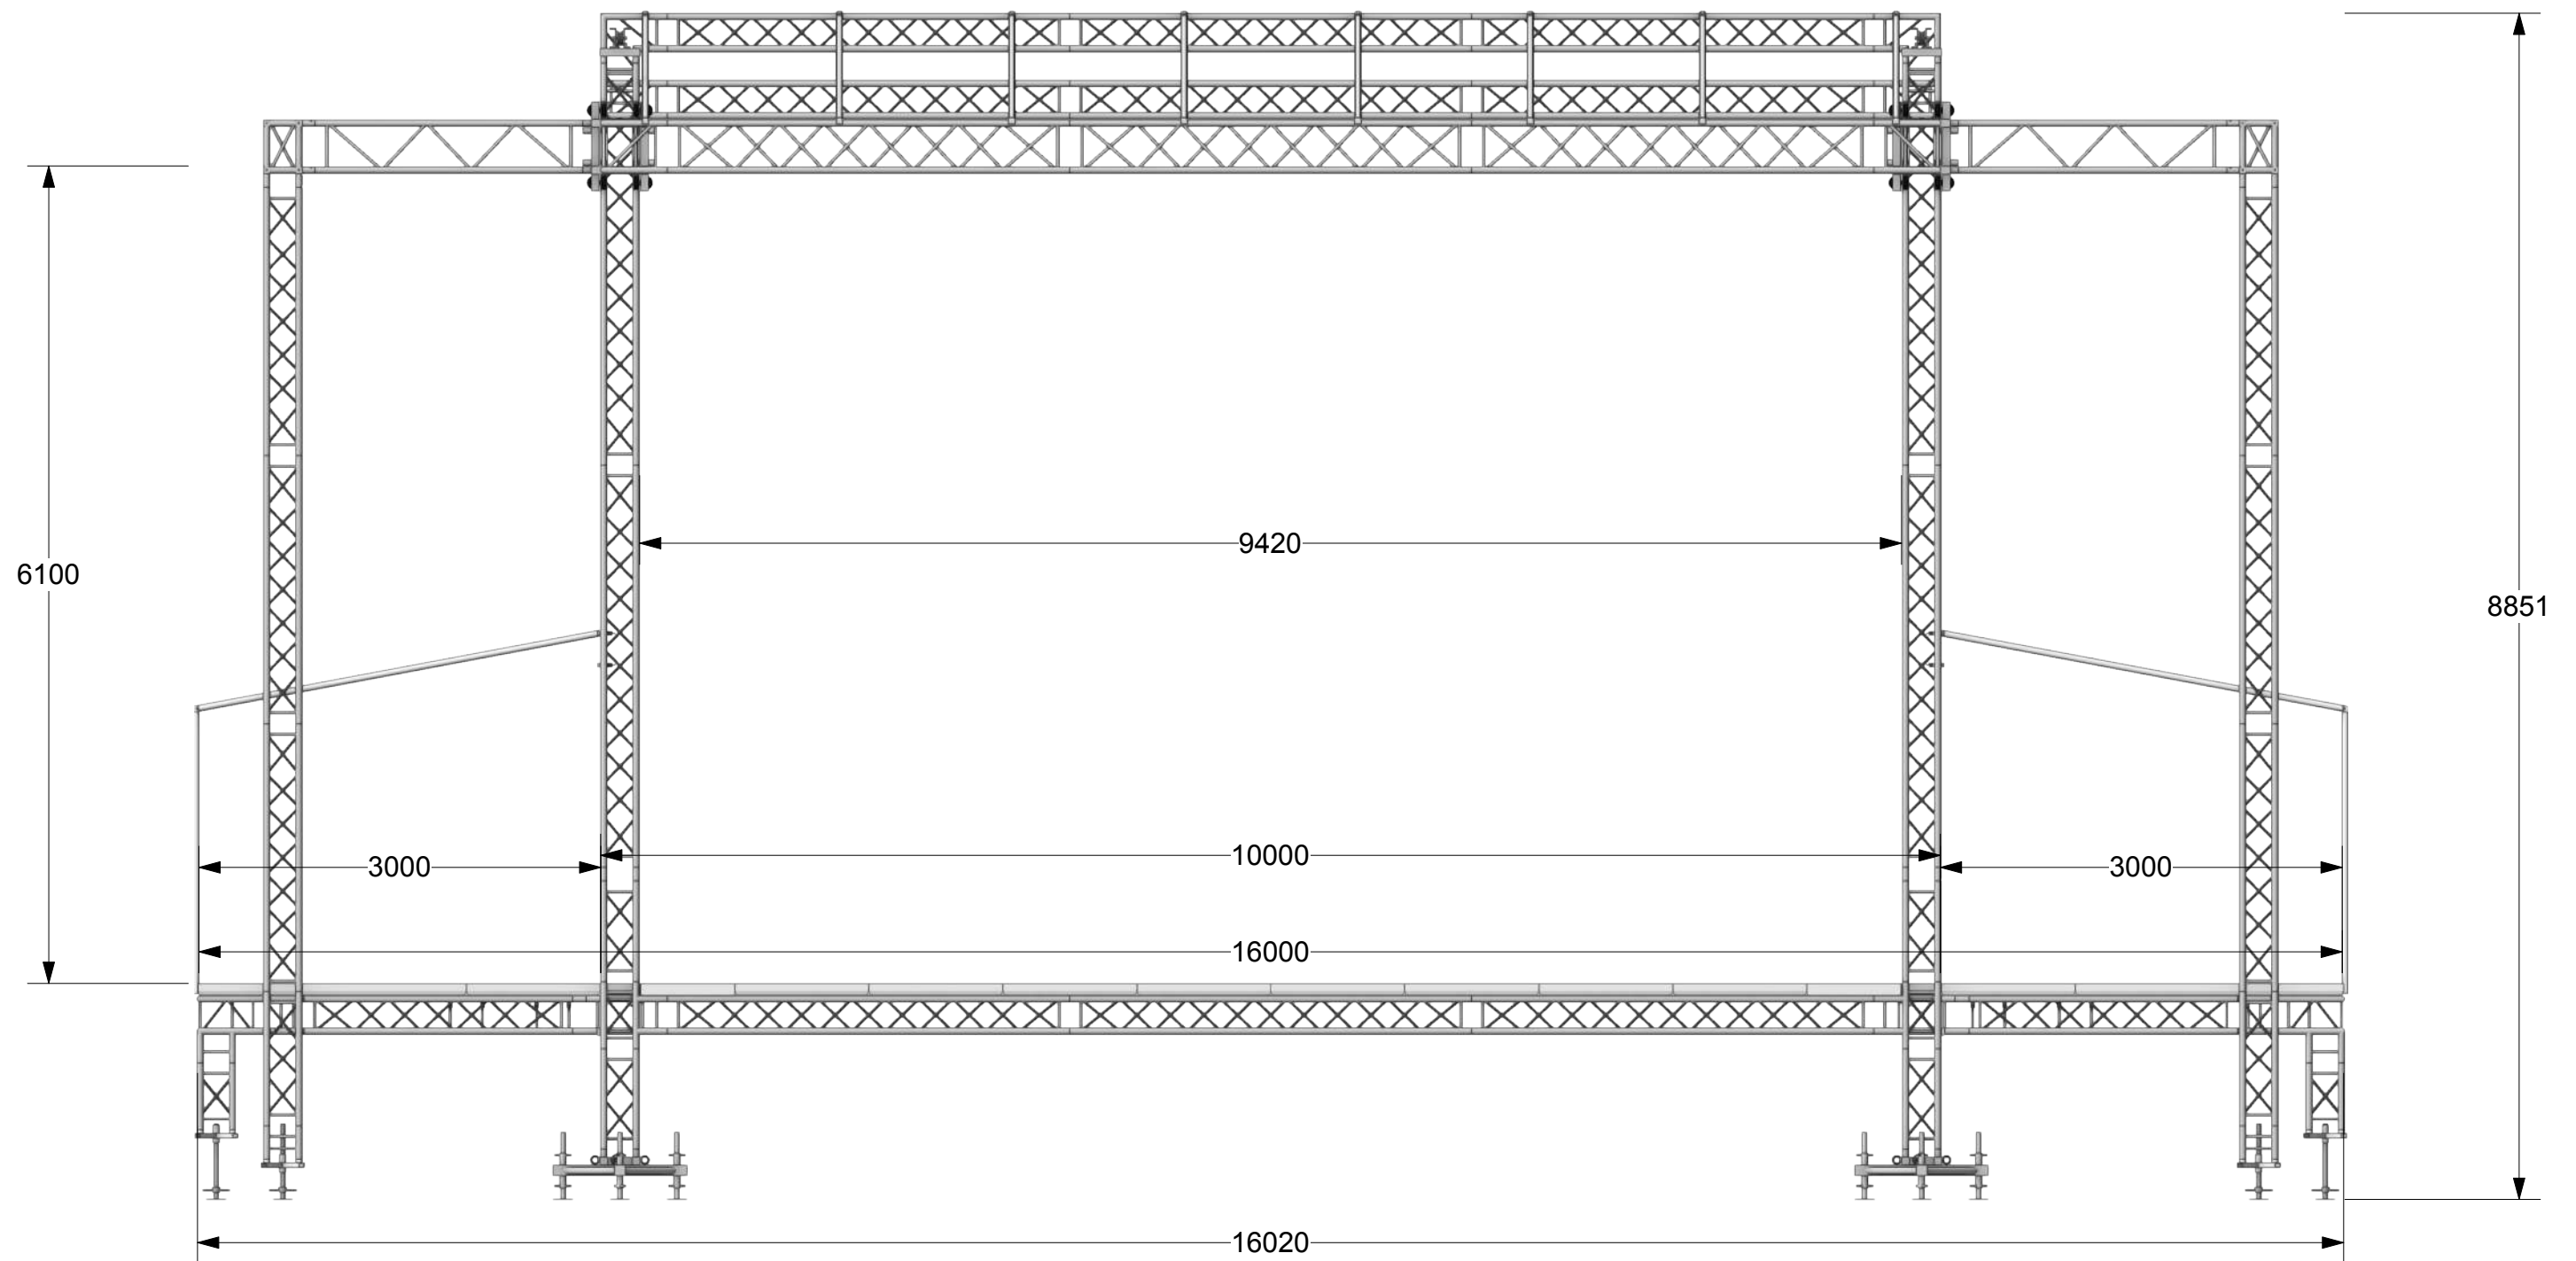

Version:
 Scale:

10x8

Date: 2025 Nov 30
 Time: 17:12:46
 File name: 10x8 Sälj.vwx

Contact:
 Version:
 Scale:

10x8

Date: 2025 Nov 30
Time: 17:12:47

File name: 10x8 Sälj.vwx

Contact:

Version:
Scale:

10x8

Date: 2025 Nov 30
Time: 17:12:49

File name: 10x8 Sälj.vwx

Contact:

Version:
Scale:

10x8

Date: 2025 Nov 30
Time: 17:12:51

File name: 10x8 Sälj.vwx

Contact:

Version:
Scale: