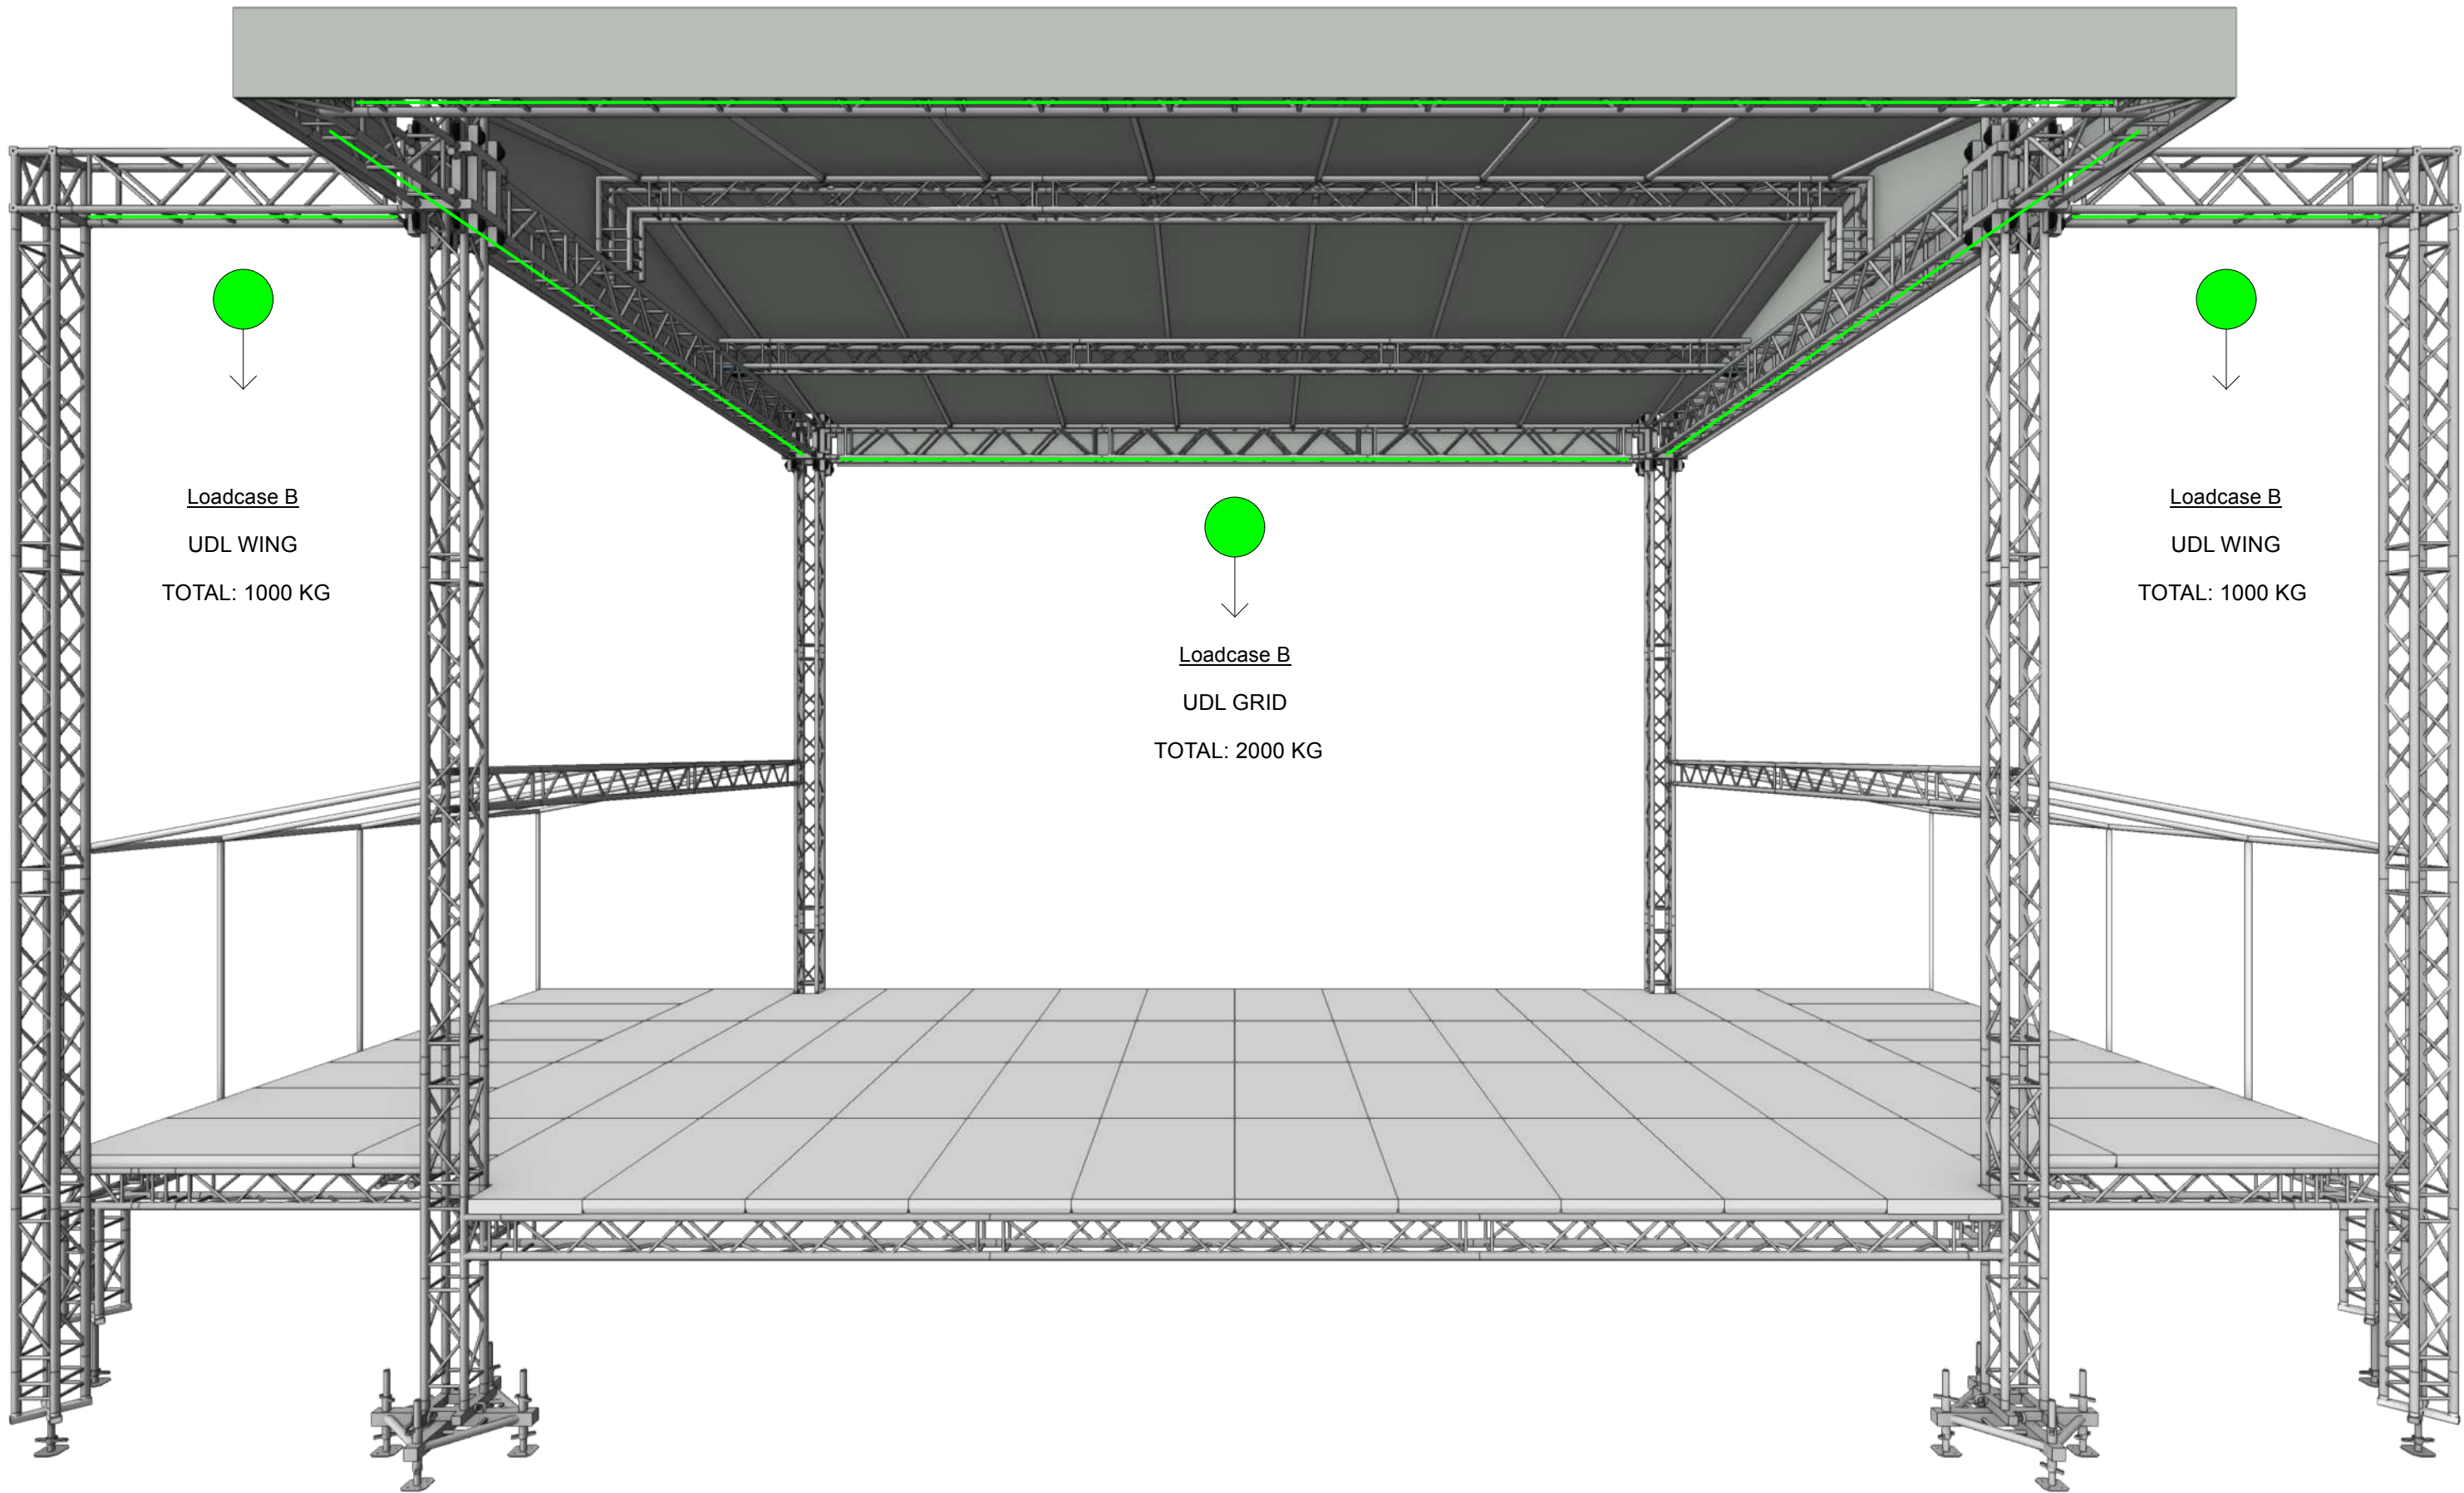

10x8

Date: 2025 Nov 30
Time: 17:12:46
File name: 10x8 Sälj.vwx

Contact:
Version:
Scale: