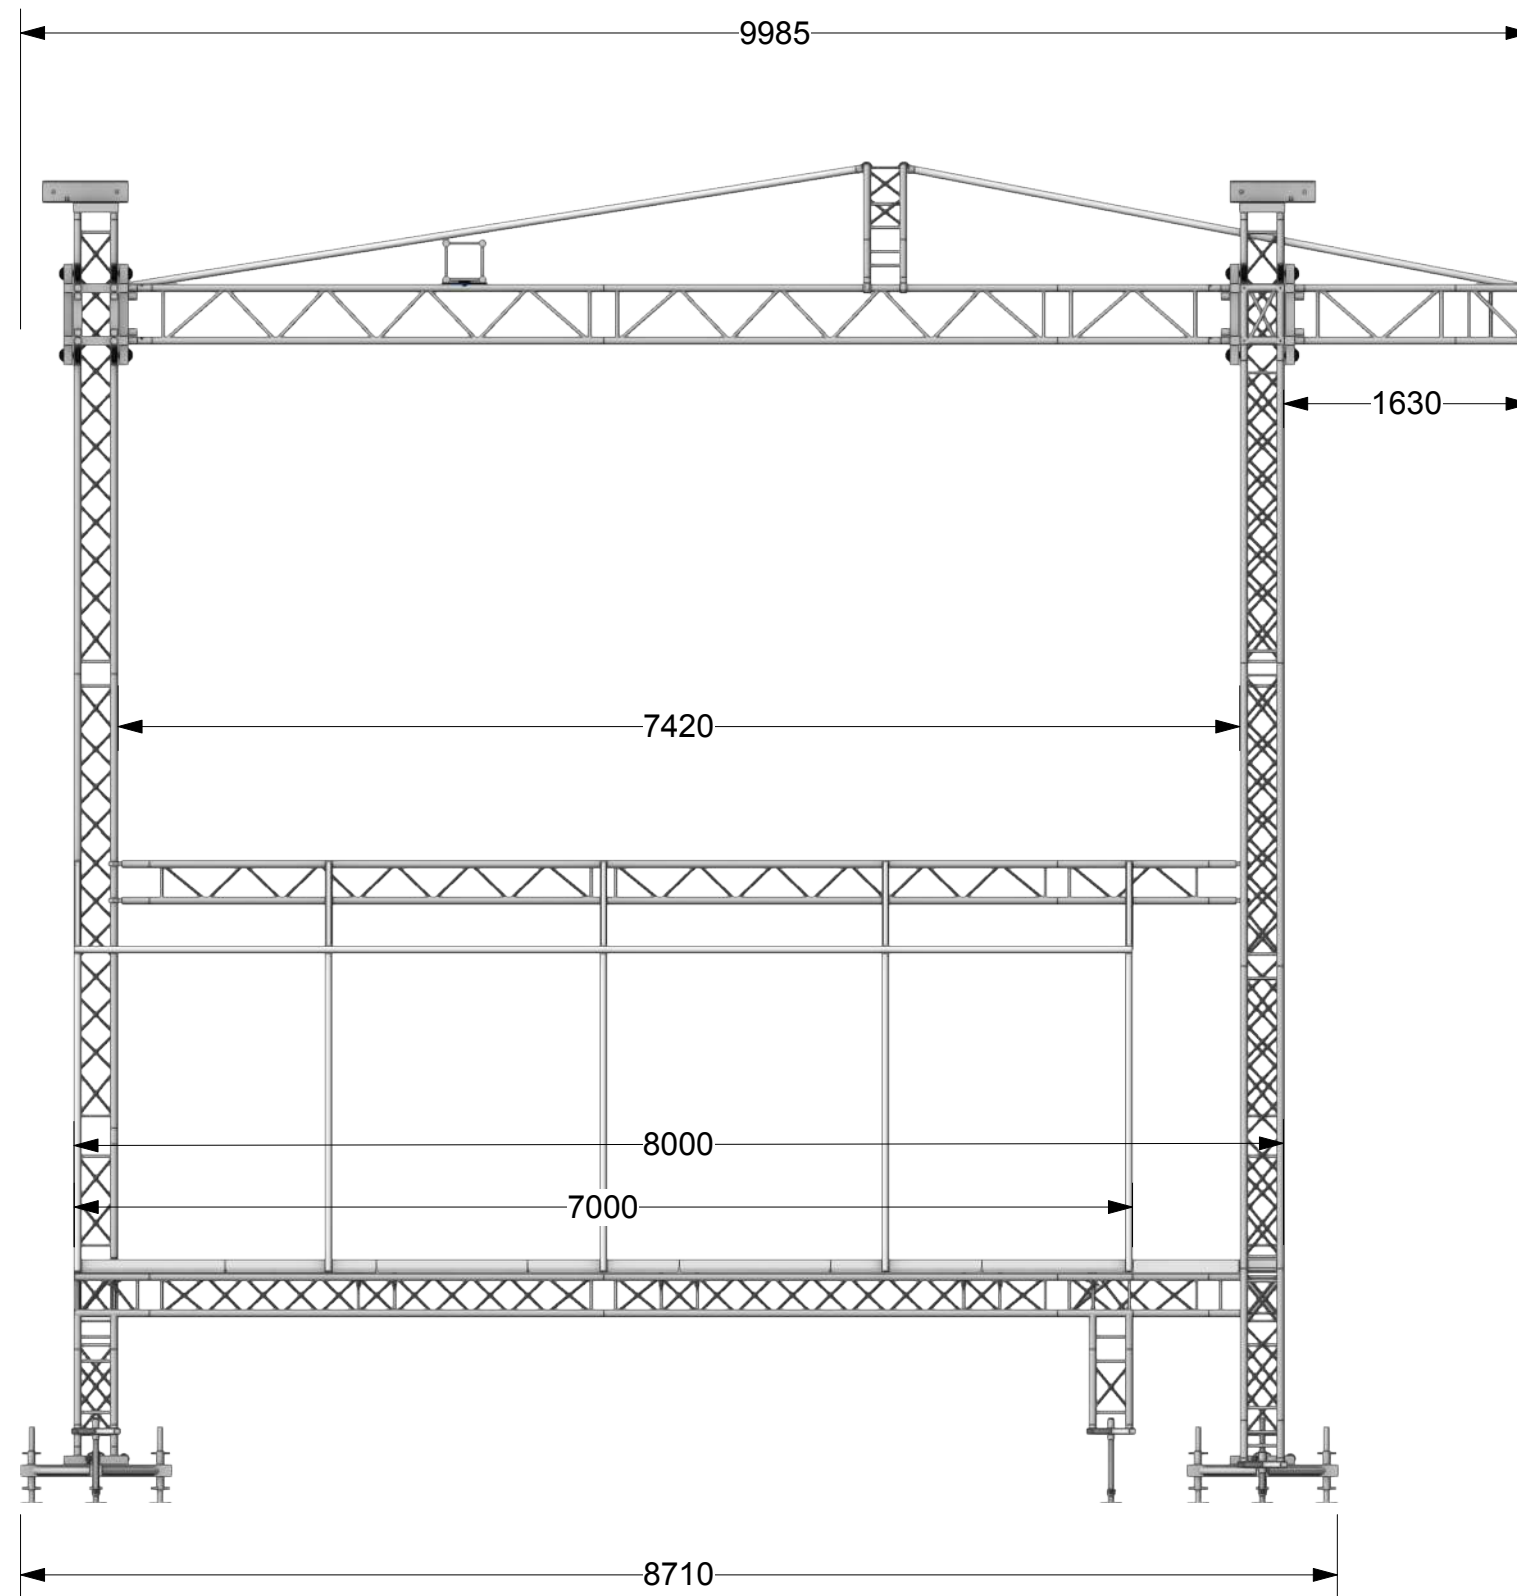

Version:
 Scale:

10x8

Date: 2025 Nov 30
 Time: 17:12:46
 File name: 10x8 Sälj.vwx

Contact:
 Version:
 Scale:

10x8

Date: 2025 Nov 30
Time: 17:12:47

File name: 10x8 Sälj.vwx

Contact:

Version:
Scale:

10x8

Date: 2025 Nov 30
Time: 17:12:49

File name: 10x8 Sälj.vwx

Contact:

Version:
Scale:

10x8

Date: 2025 Nov 30
Time: 17:12:51

File name: 10x8 Sälj.vwx

Contact:

Version:
Scale: