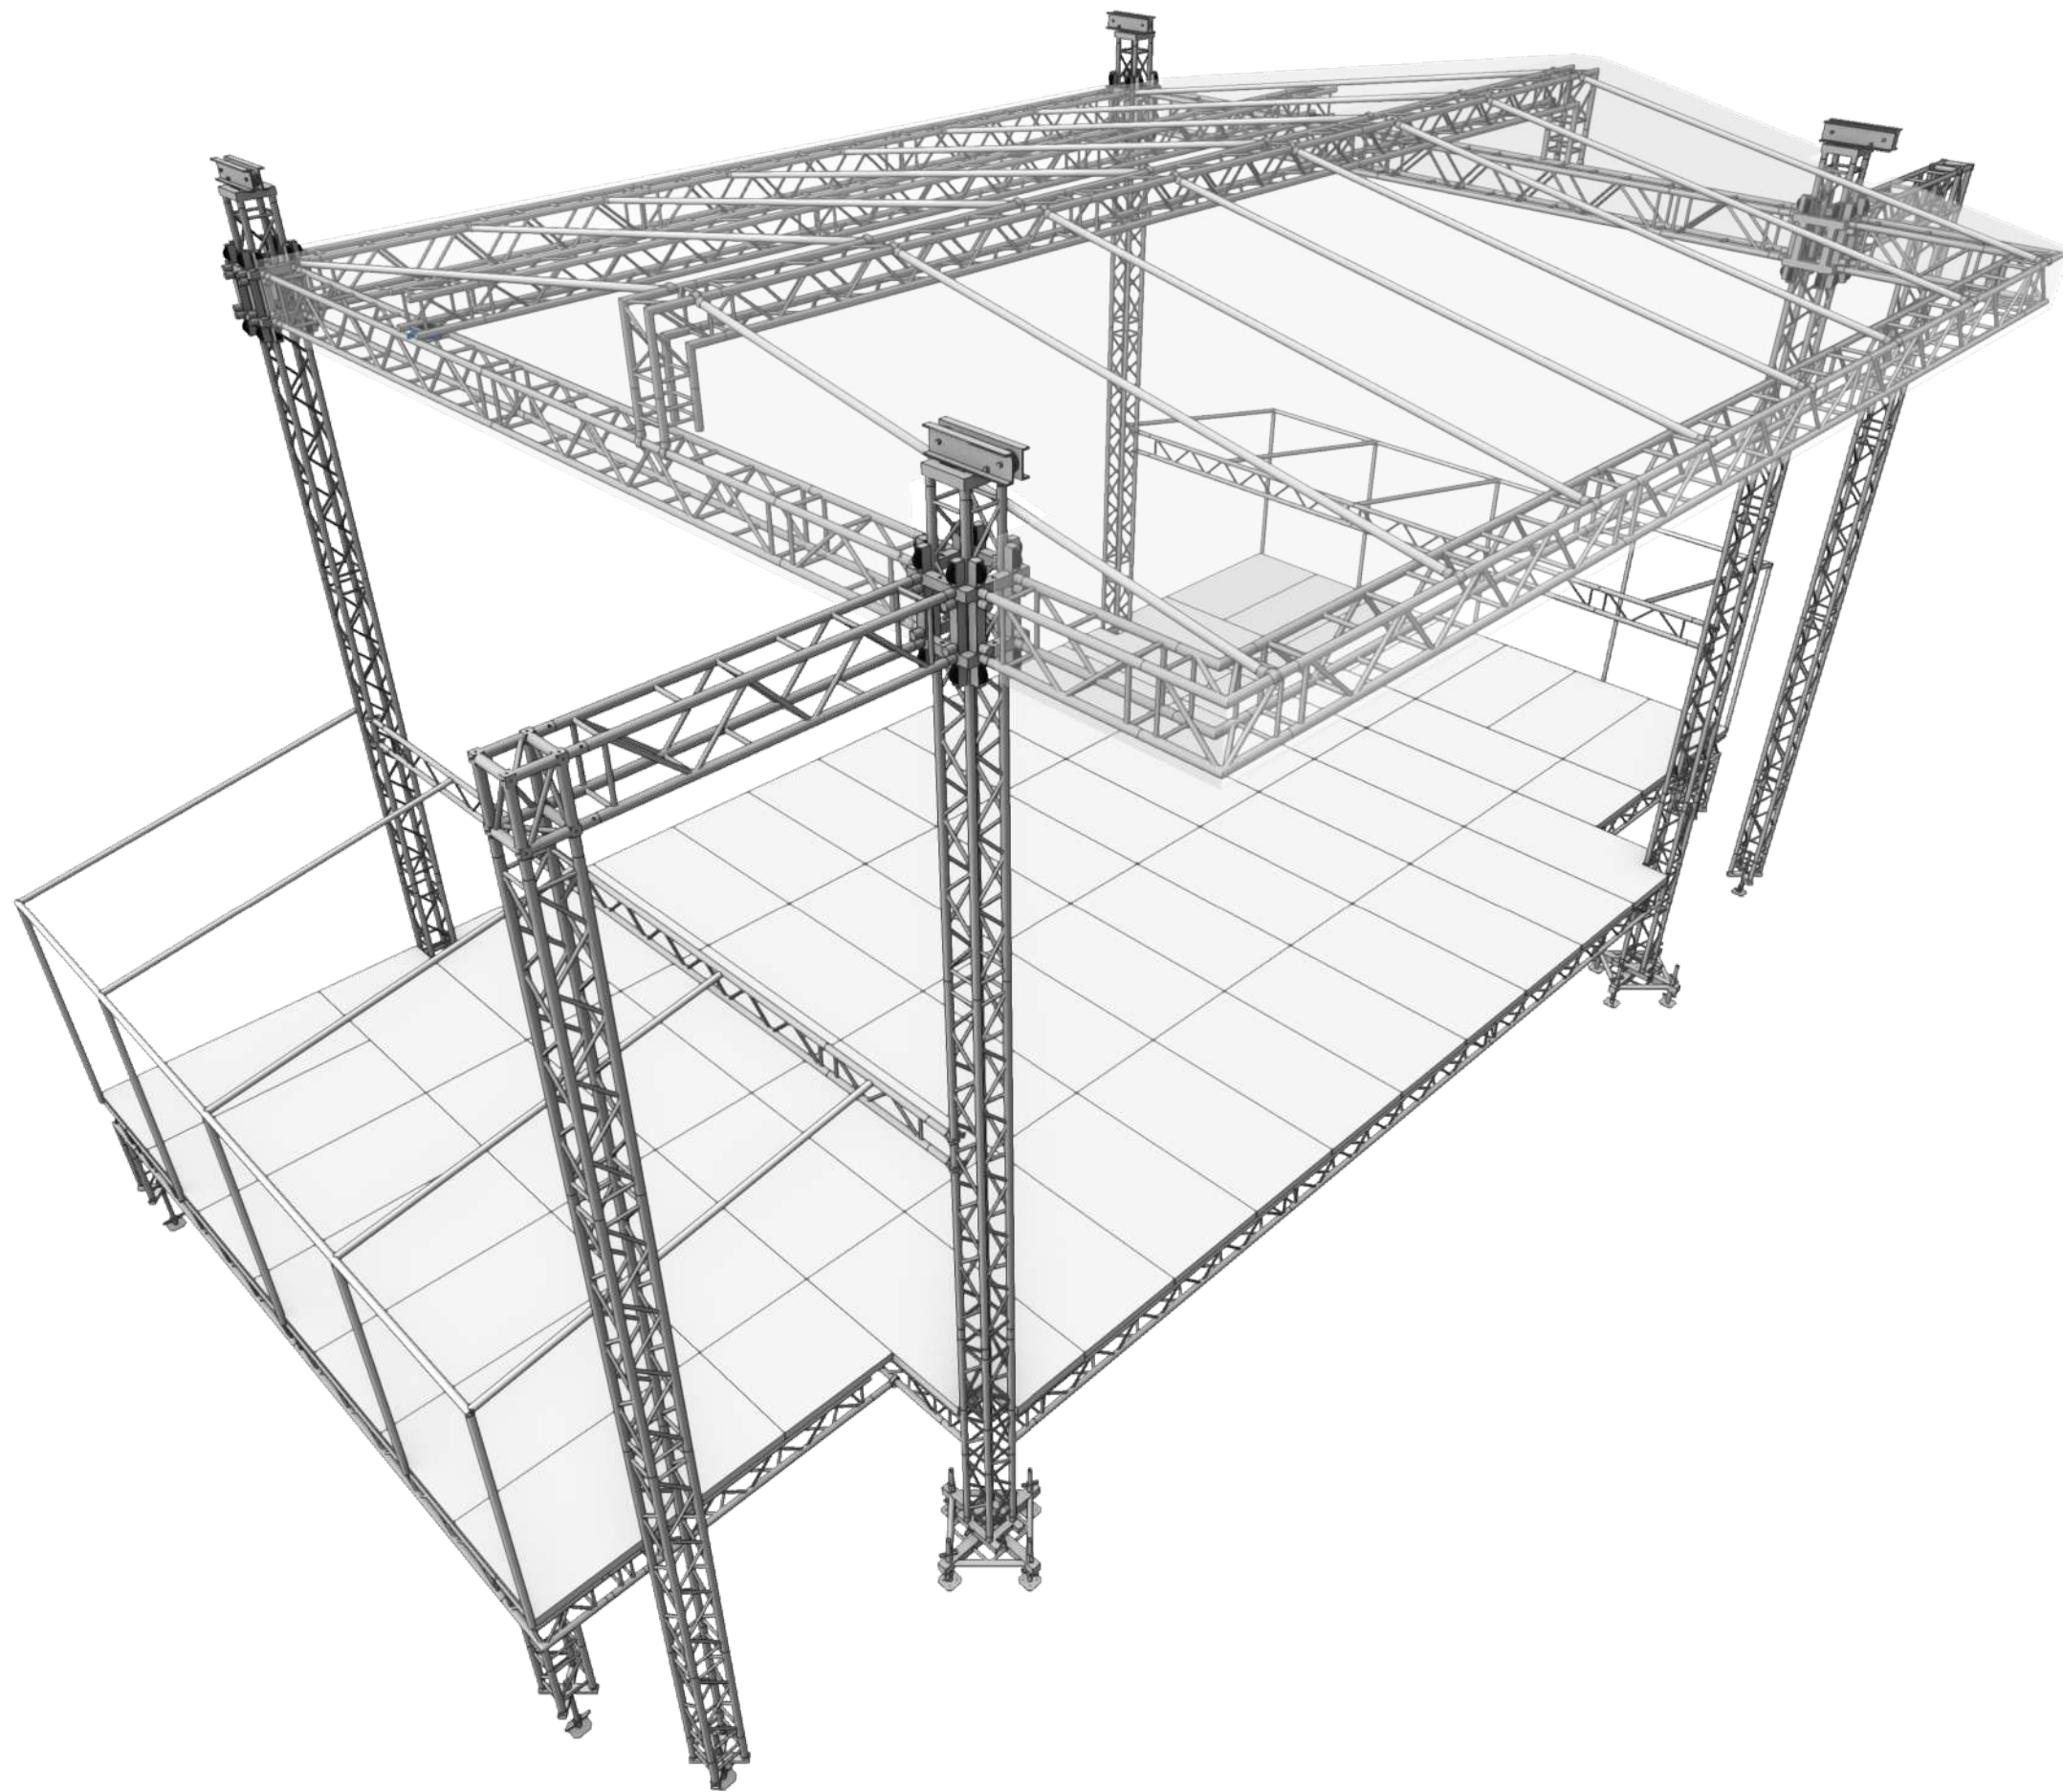

10x8

Date: 2025 Nov 30
Time: 17:12:40

File name: 10x8 Sälj.vwx

Contact:

Version:
Scale:

SCENTEKNIK

Ljud | Ljus | Bild | Scen