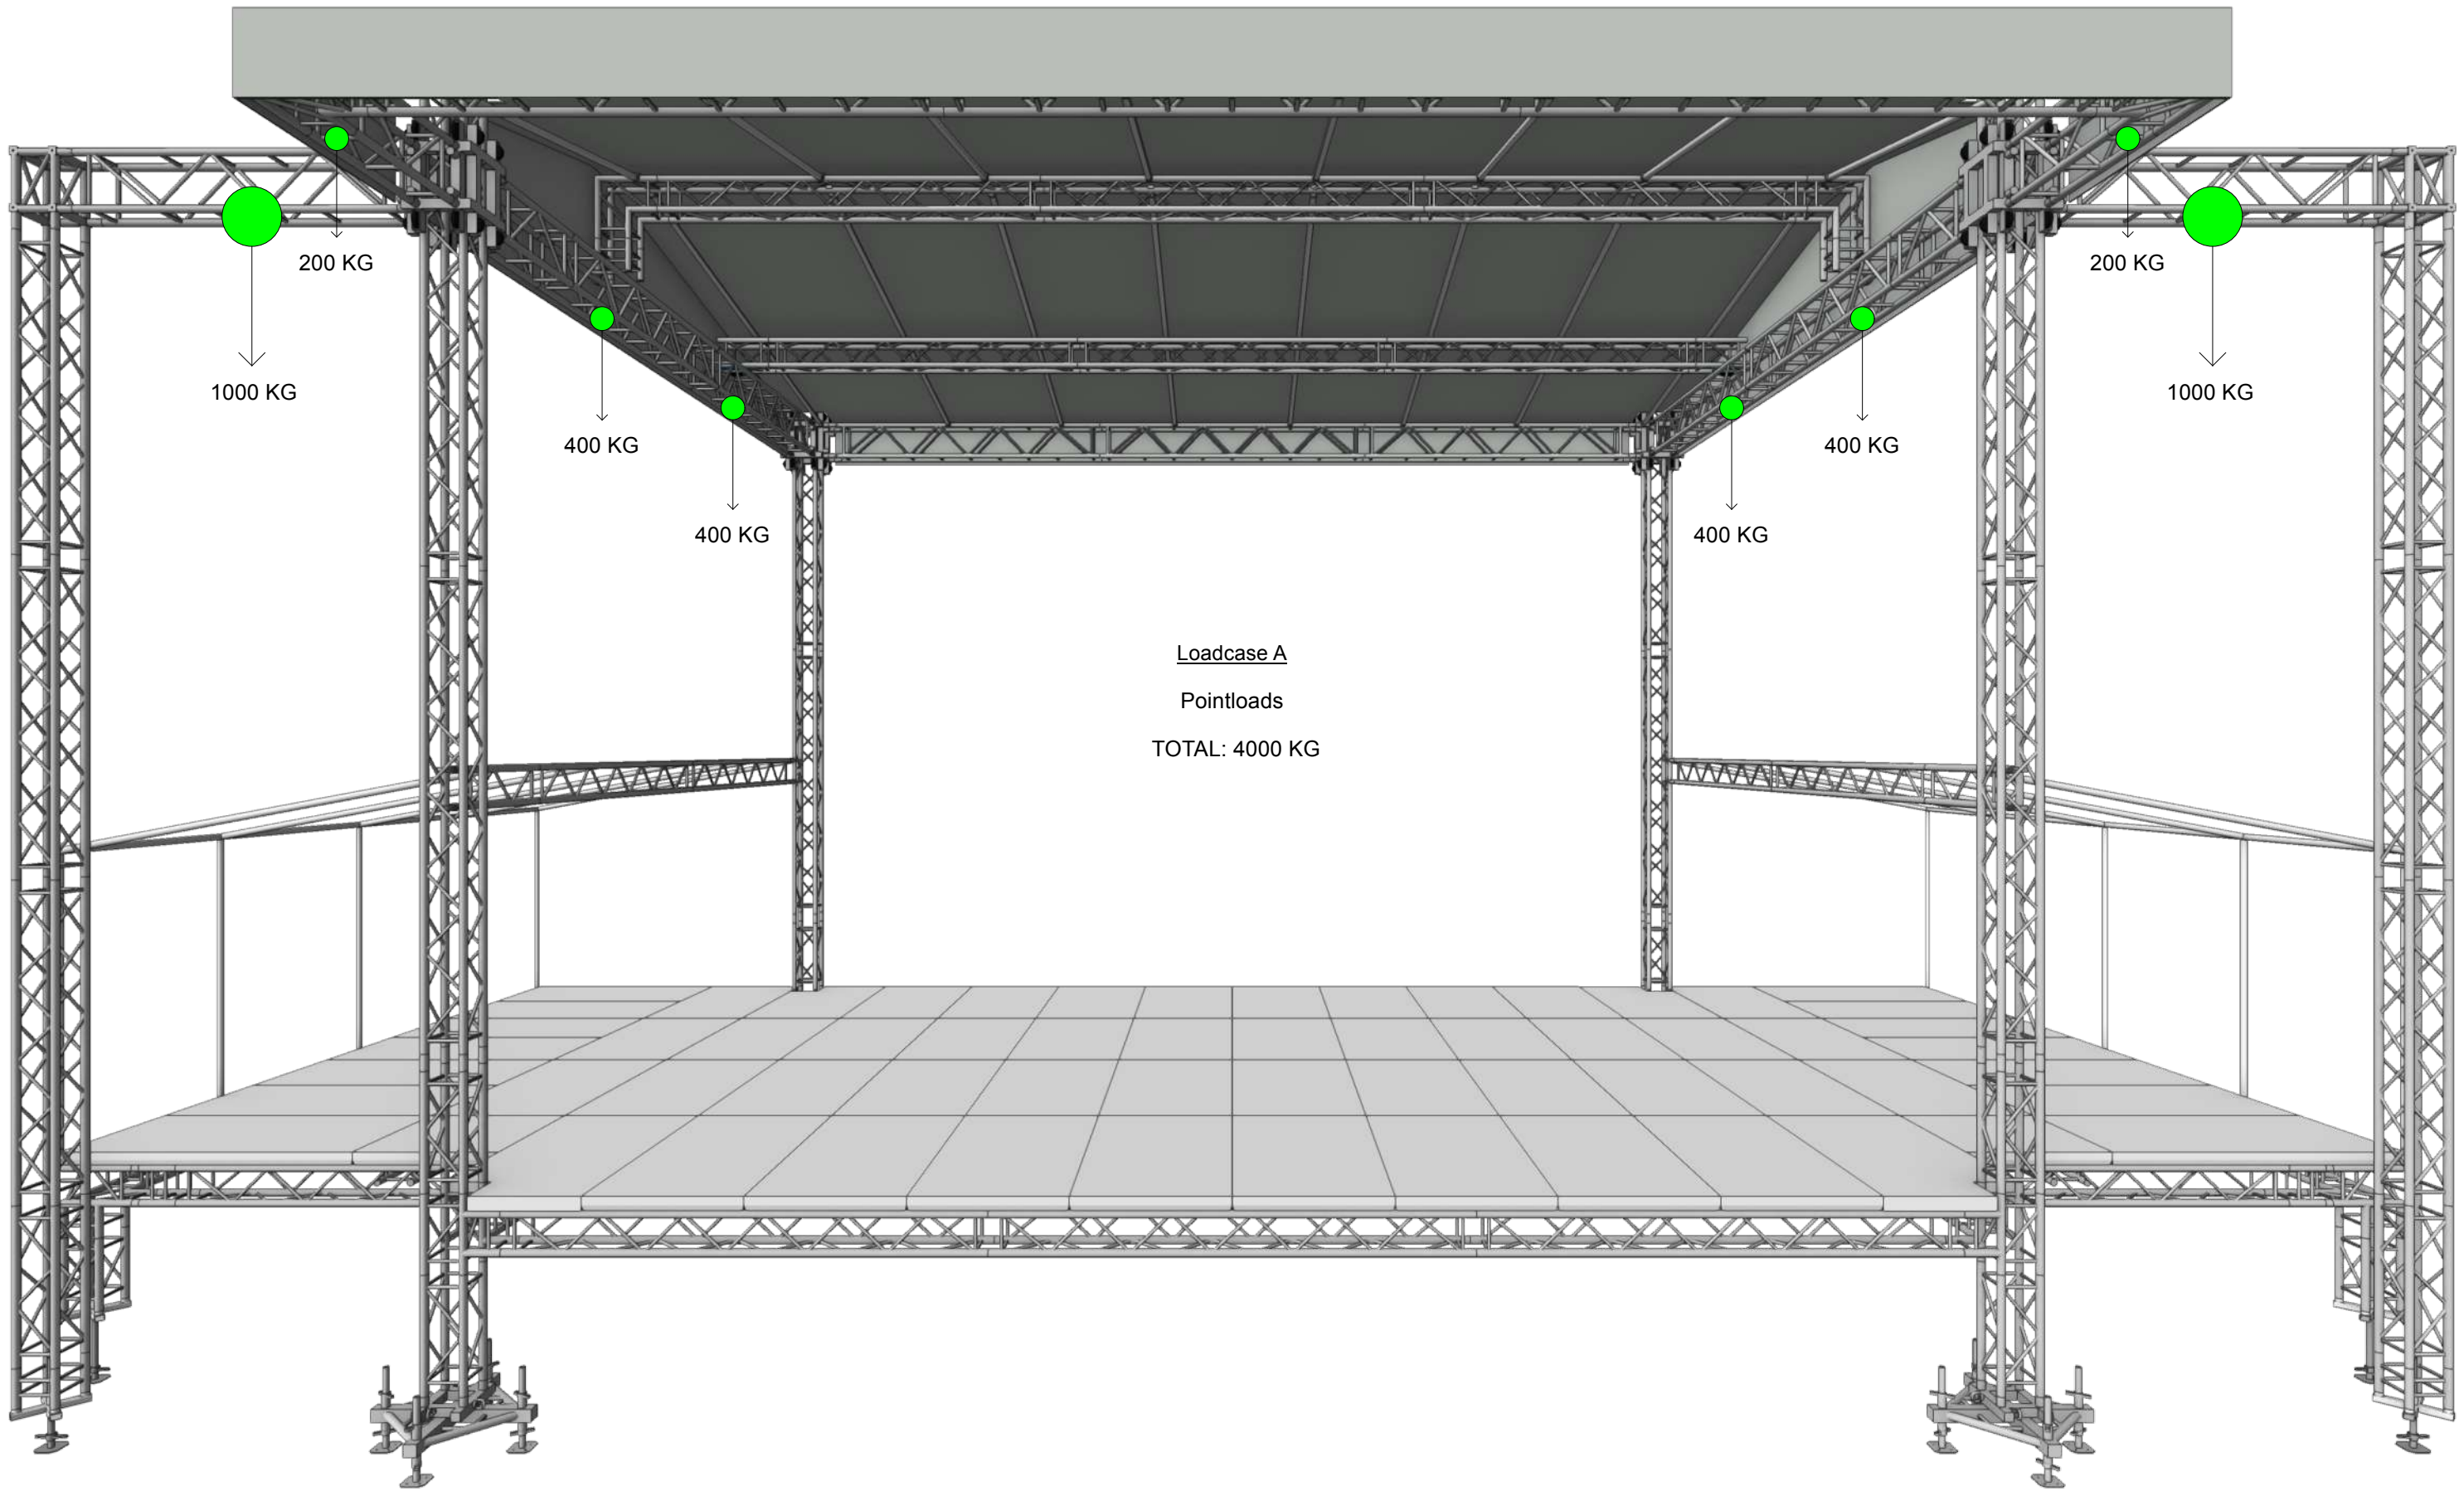

10x8

Date: 2025 Nov 30
Time: 17:12:43

File name: 10x8 Sälj.vwx

Contact:

Version:
Scale: