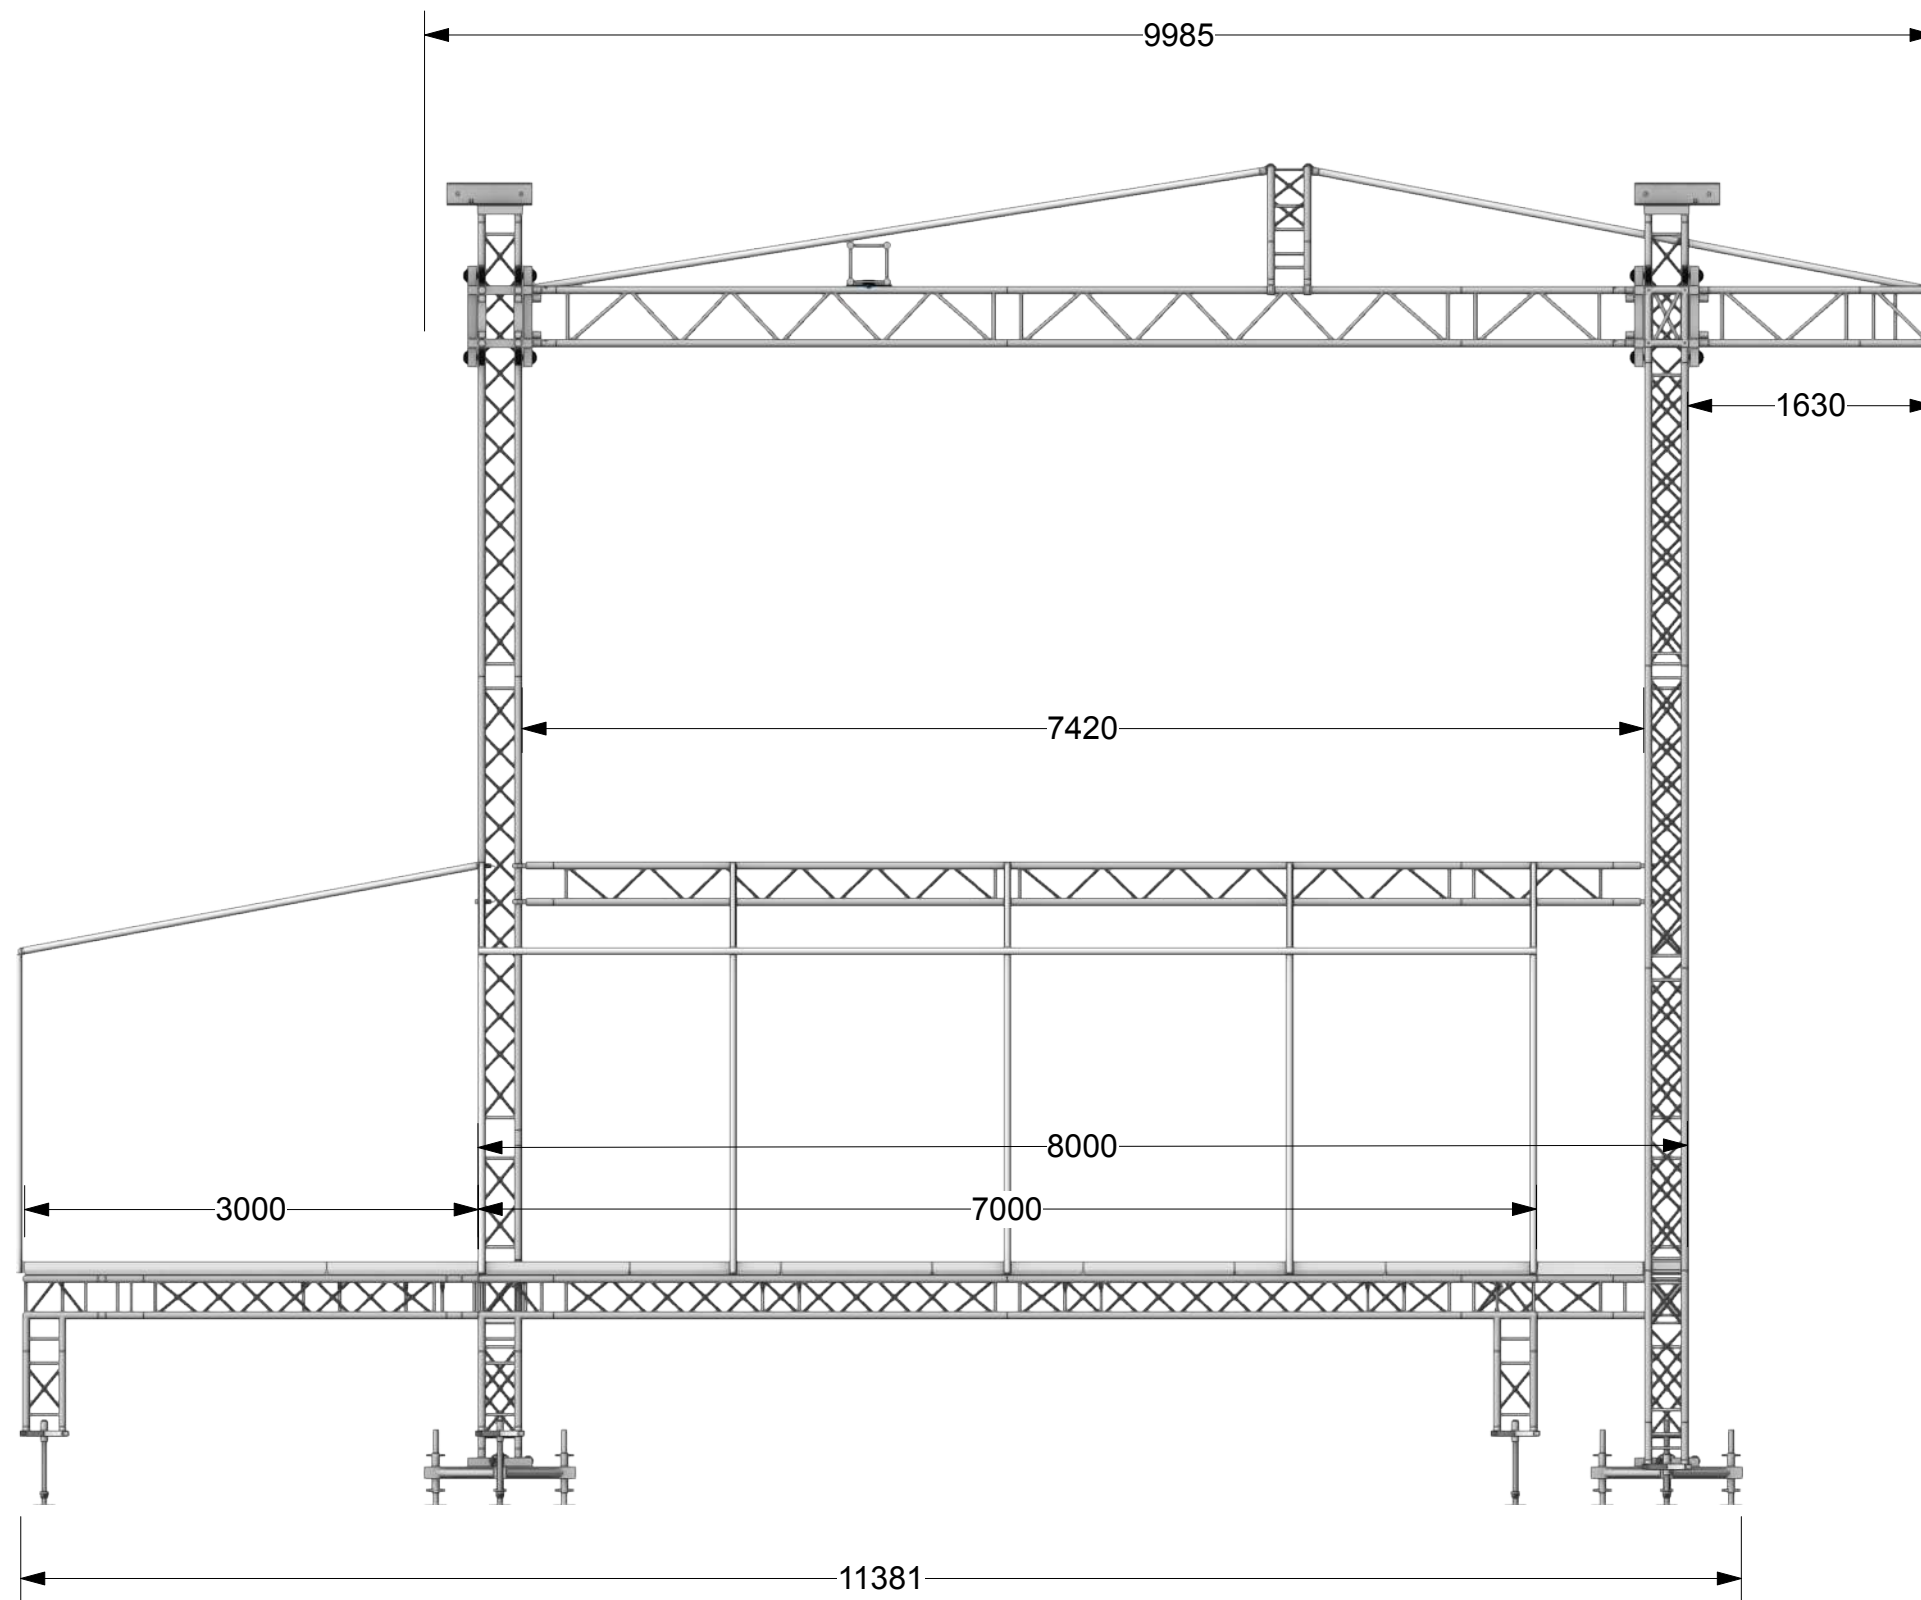

SCENTEKNIK

Ljud | Ljus | Bild | Scen

10x8

Date: 2026 Feb 24
Time: 10:42:59

File name: 10x8_EXT Sälj.vwx

Contact:

Version:
Scale:

10x8

Date: 2026 Feb 24
Time: 10:43:02

File name: 10x8_EXT Sälj.vwx

Contact:

Version:
Scale: