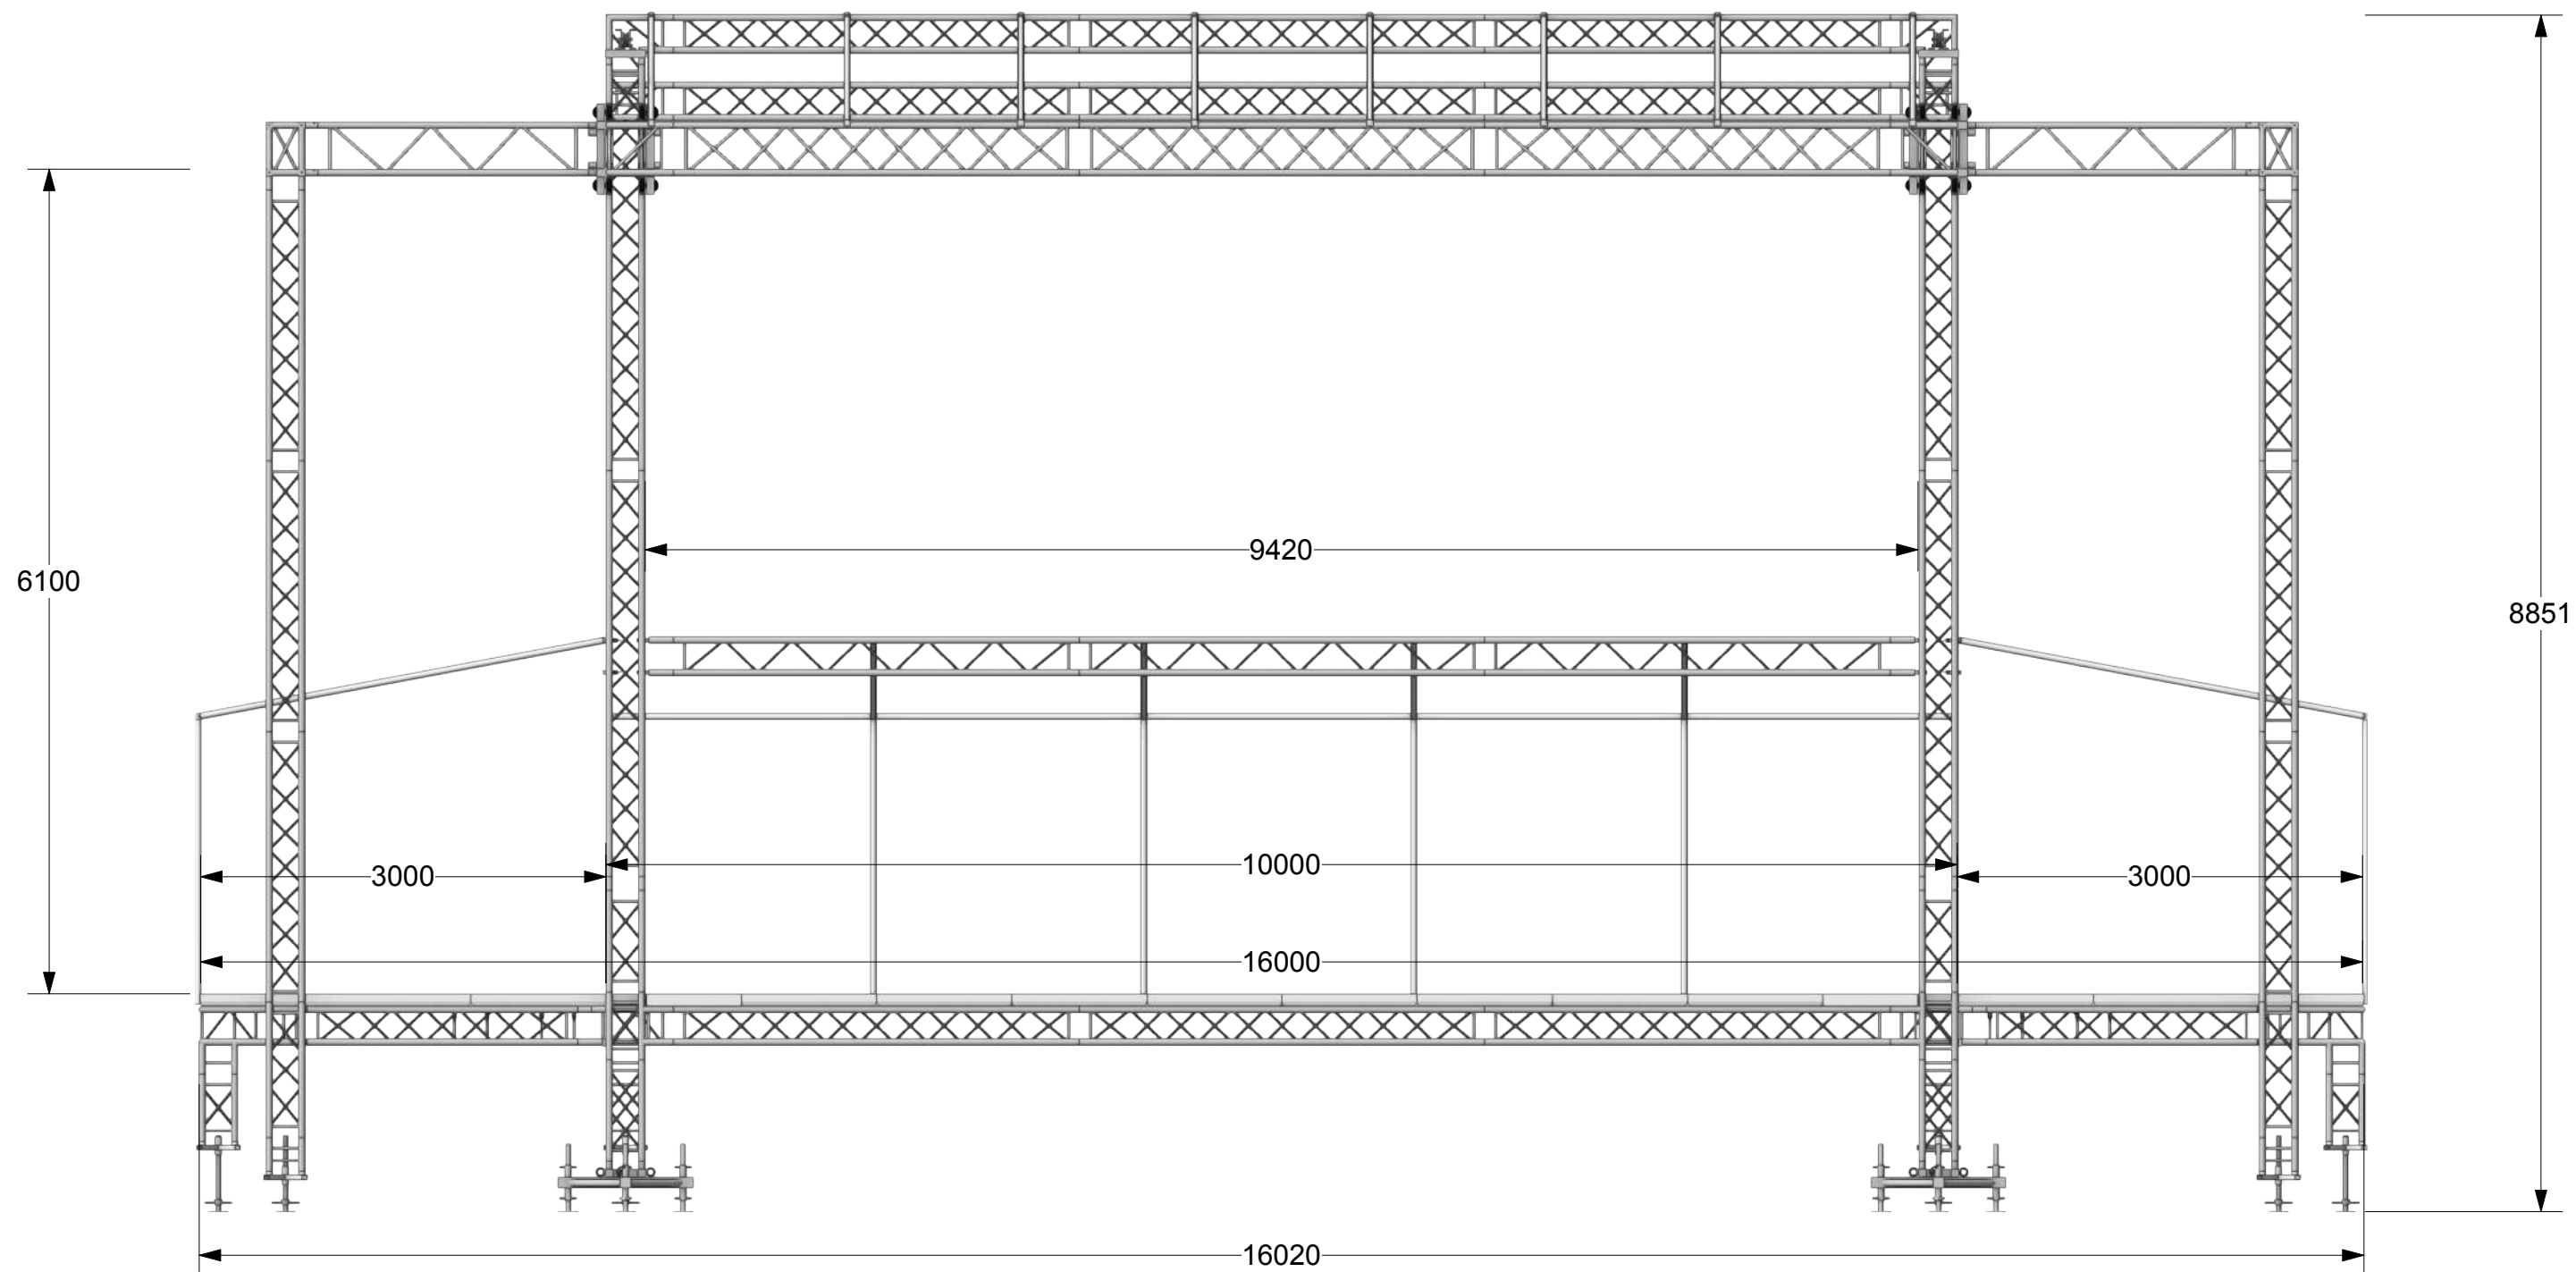

SCENTEKNIK

Ljud | Ljus | Bild | Scen

10x8

Date: 2026 Feb 24
Time: 10:42:59

File name: 10x8_EXT Sälj.vwx

Contact:

Version:
Scale:

10x8

Date: 2026 Feb 24
Time: 10:43:02

File name: 10x8_EXT Sälj.vwx

Contact:

Version:
Scale: