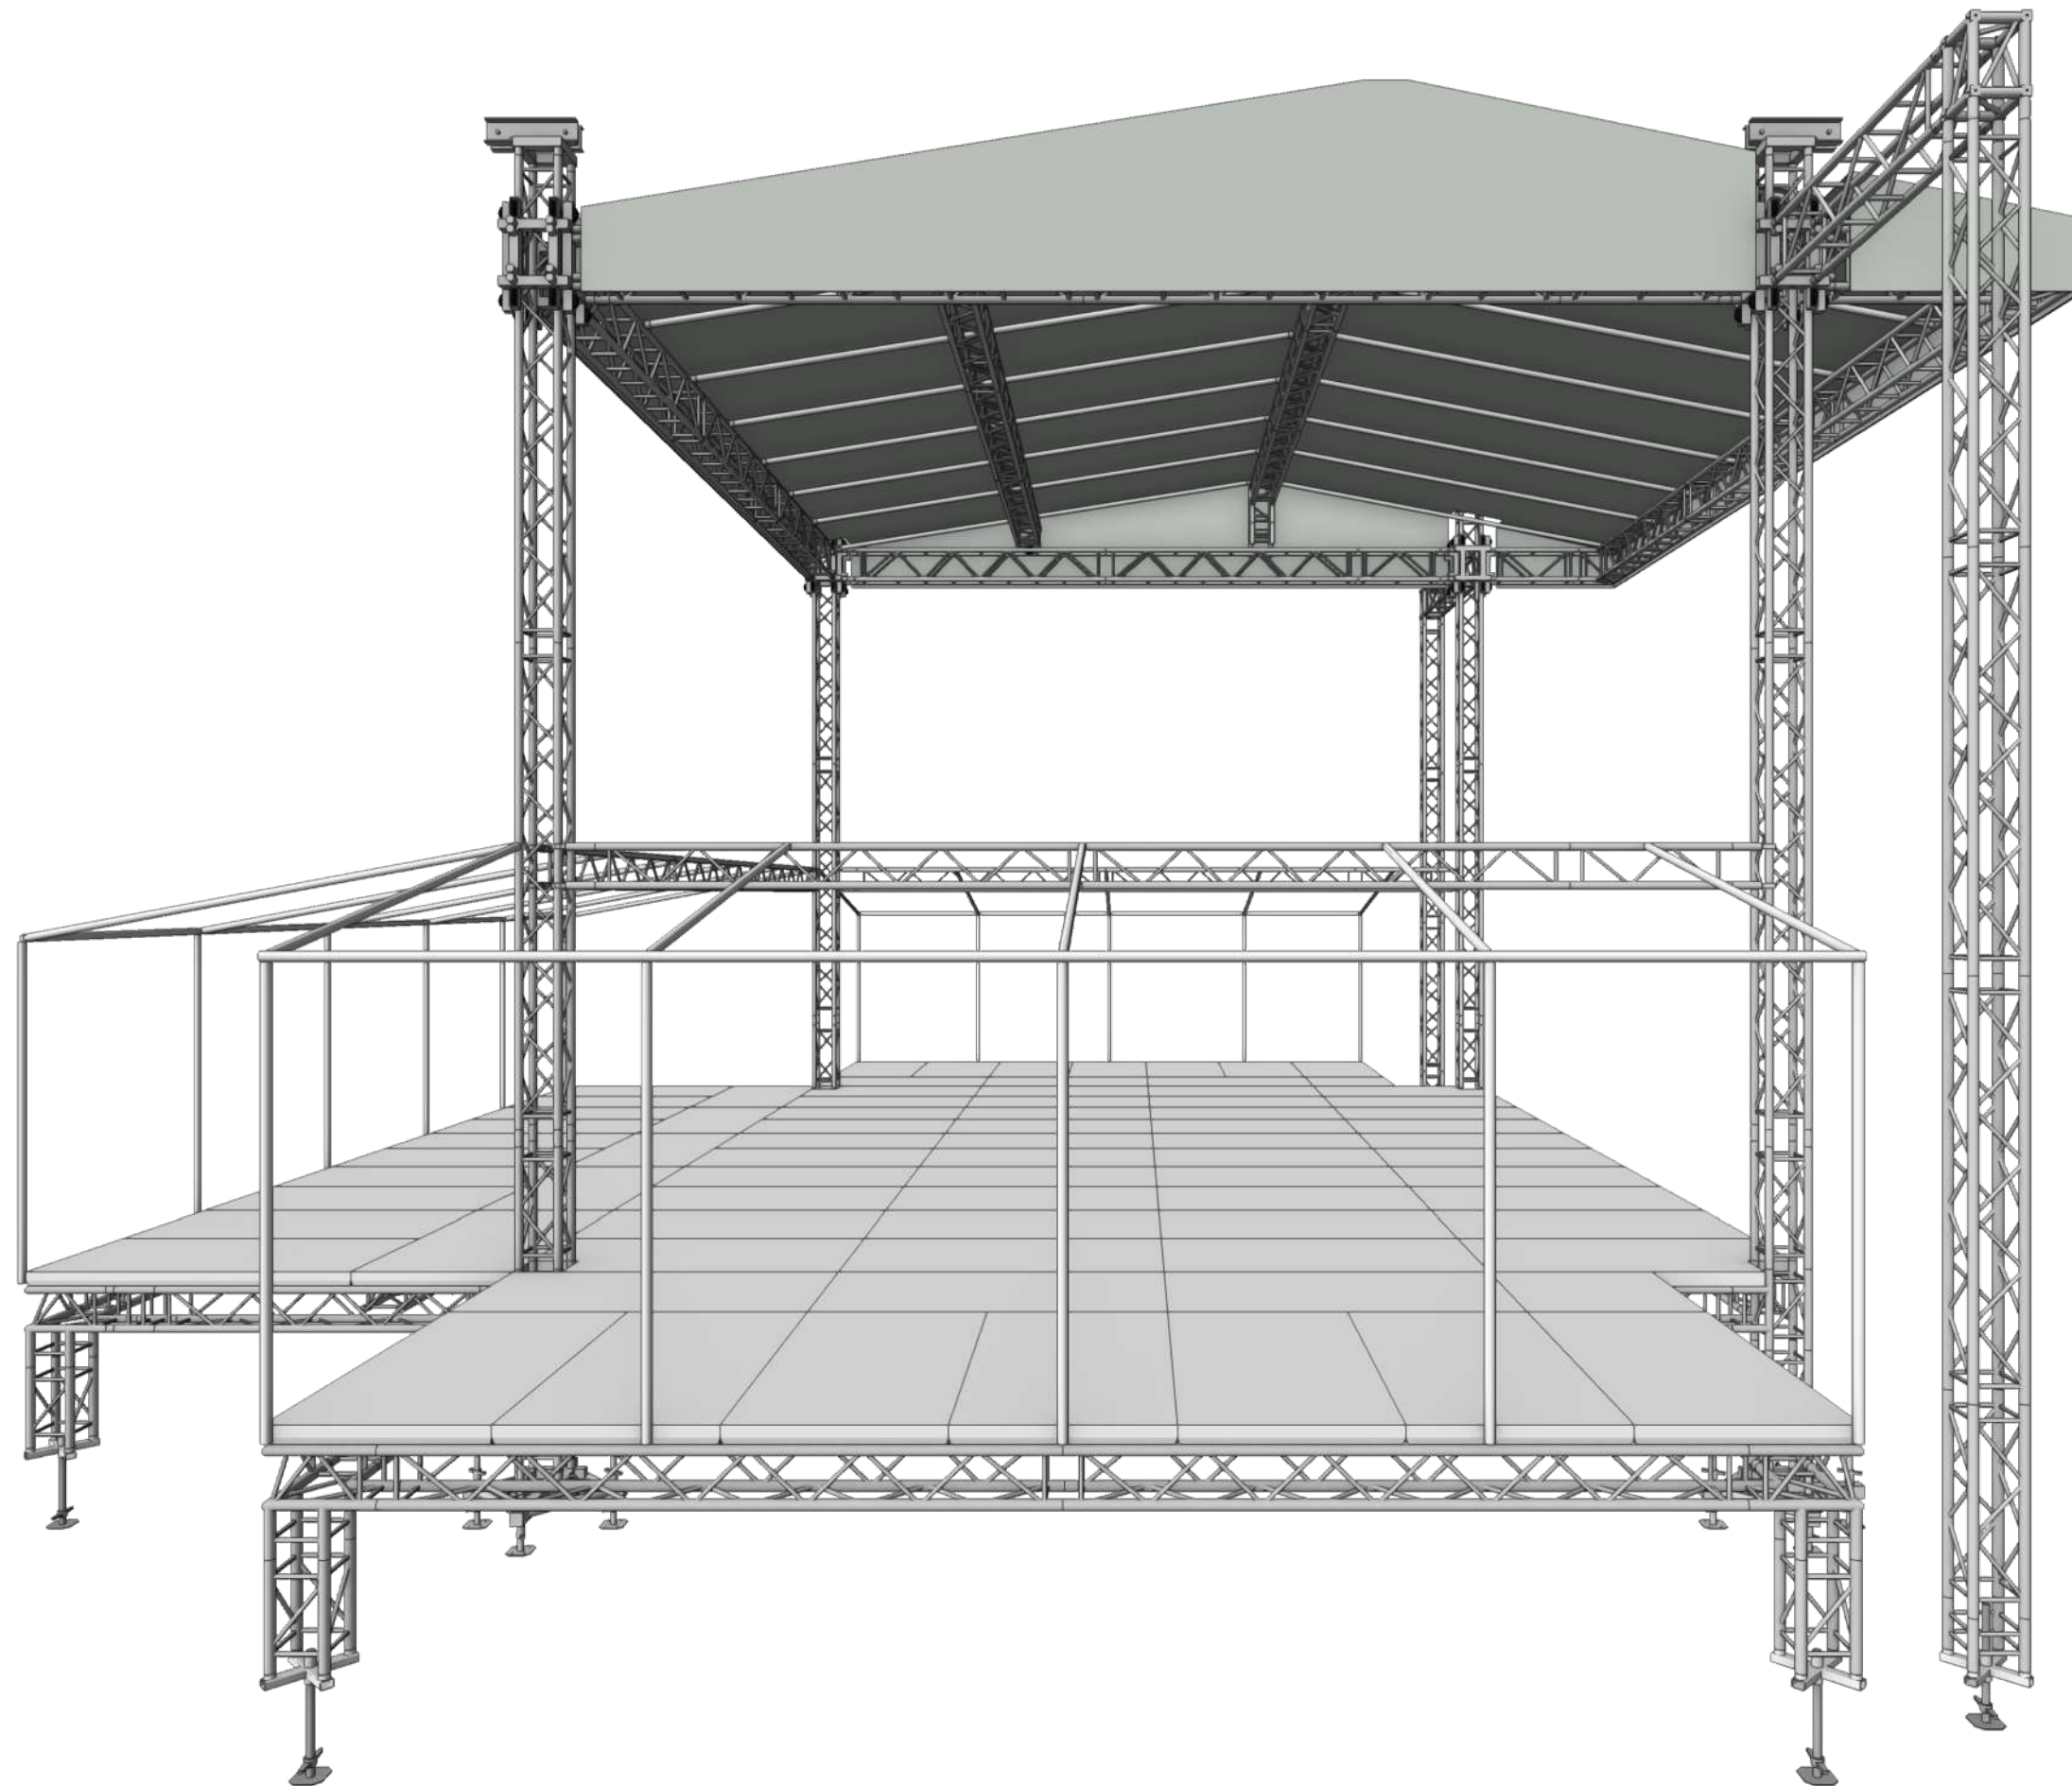

10x8

Date: 2026 Feb 24
Time: 10:42:35

File name: 10x8_EXT Sälj.vwx

Contact:

Version:
Scale:

SCENTEKNIK

Ljud | Ljus | Bild | Scen